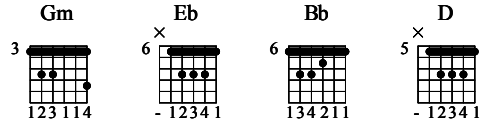

Myles Kennedy Lesson Tabs

Moderate ♩ = 120

1

Gm Eb Bb D

T
 A
 B
 B

Gm

5

T
 A
 B
 B